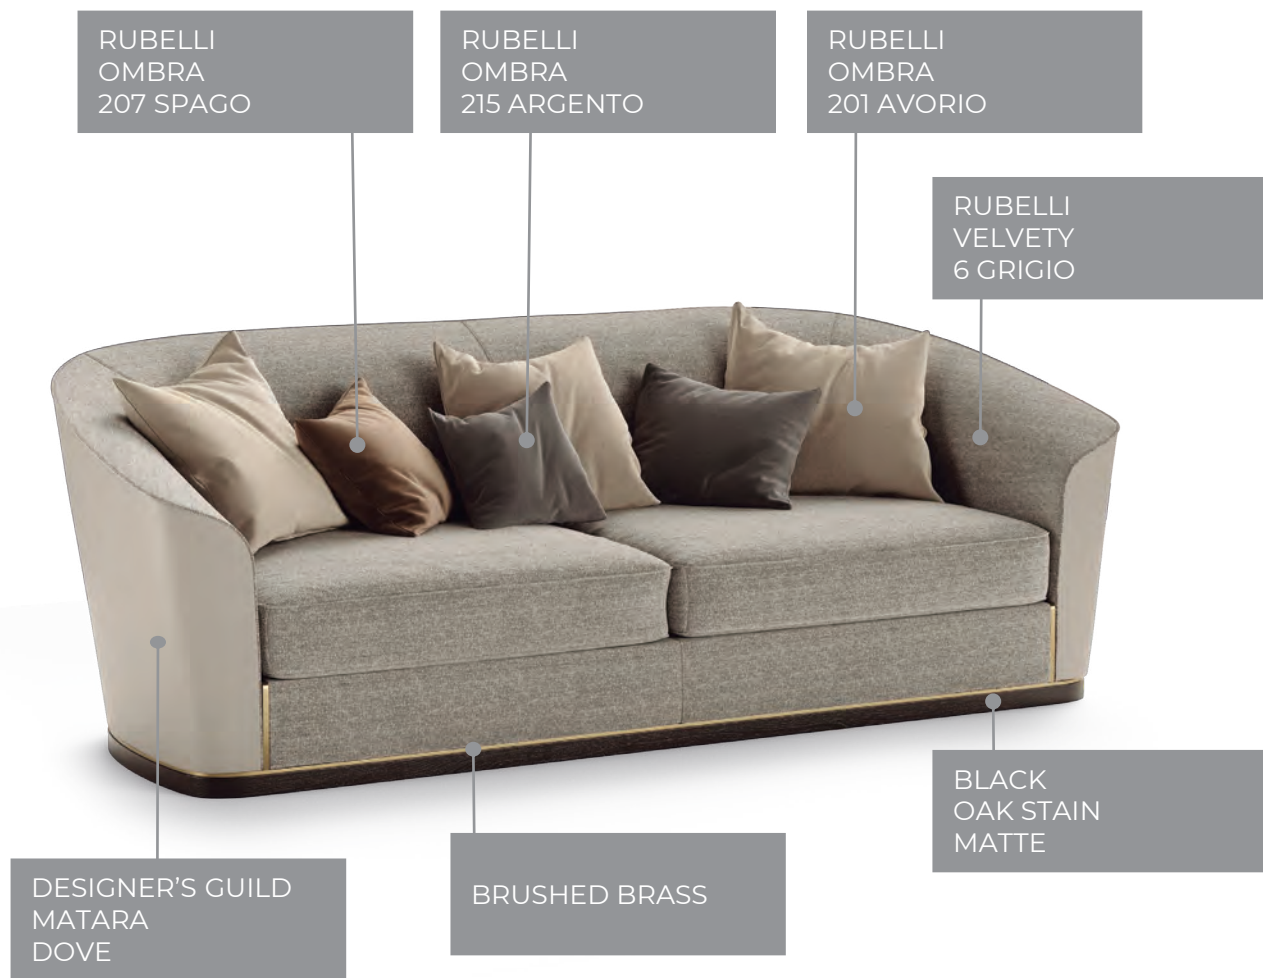

FABRIC METERS

12

PRICE WITH FABRIC AS THE PICTURE

9 531 €

RUBELLI OMBRA 30253

9 186,48 €

RUBELLI VELVETY

9 531,00 €

DESIGNER'S GUILD MATARA FDG2648

8 699,88 €

ALHAMBRA JIMENA

8 493,12 €

RUBELLI TERRY

9 344,16 €

RUBELLI CROCHET

9 437,64 €

NOBILIS 10778 FRIMAS

10 483,08 €

DRAPER SOFA

DIMENSIONS

W 218 cm | 85,83" D 92 cm | 36,22" H 78 cm | 30,71"
 Seat Height 42 cm | 16,43"

PRICE COM

8 370 €

FABRIC METERS

12

PRICE WITH FABRIC AS THE PICTURE

9 493,96 €

RUBELLI OMBRA 30253

9 426,48 €

RUBELLI VELVETY

9 771,00 €

DESIGNER'S GUILD MATARA FDG2648