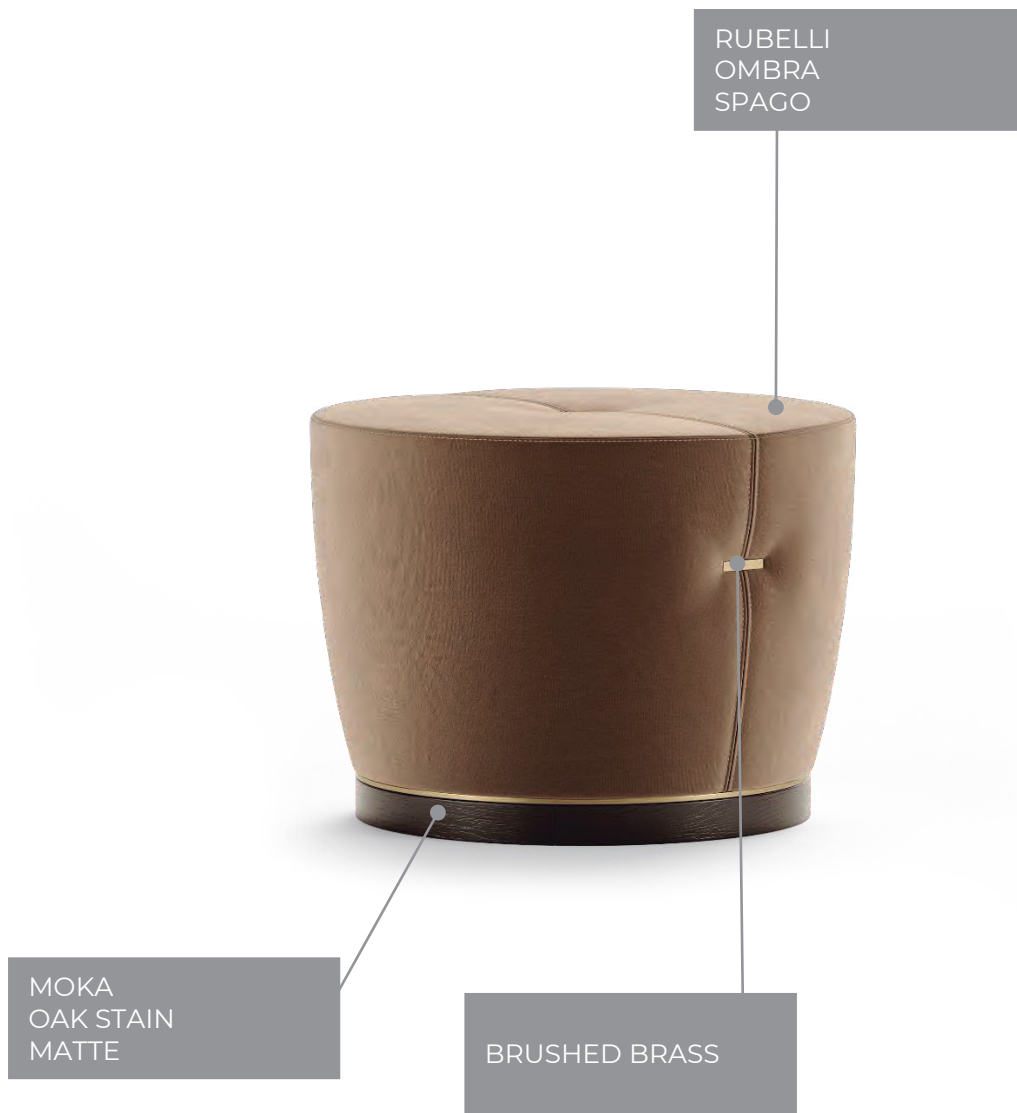

BUATTA STOOL

DIMENSIONS

W 54 cm | 21,26" D 54 cm | 21,26" H 41 cm | 16,14"

PRICE COM

1 170 €

FABRIC METERS

2

PRICE WITH FABRIC AS THE PICTURE

1 346,08 €

RUBELLI OMBRA 30253

1 346,08 €

RUBELLI VELVETY

1 403,50 €

DESIGNER'S GUILD MATARA FDG2648

1 264,98 €

ALHAMBRA JIMENA

1 230,52 €

RUBELLI TERRY

1 372,36 €

RUBELLI CROCHET

1 387,94 €

NOBILIS 10778 FRIMAS

1 562,18 €